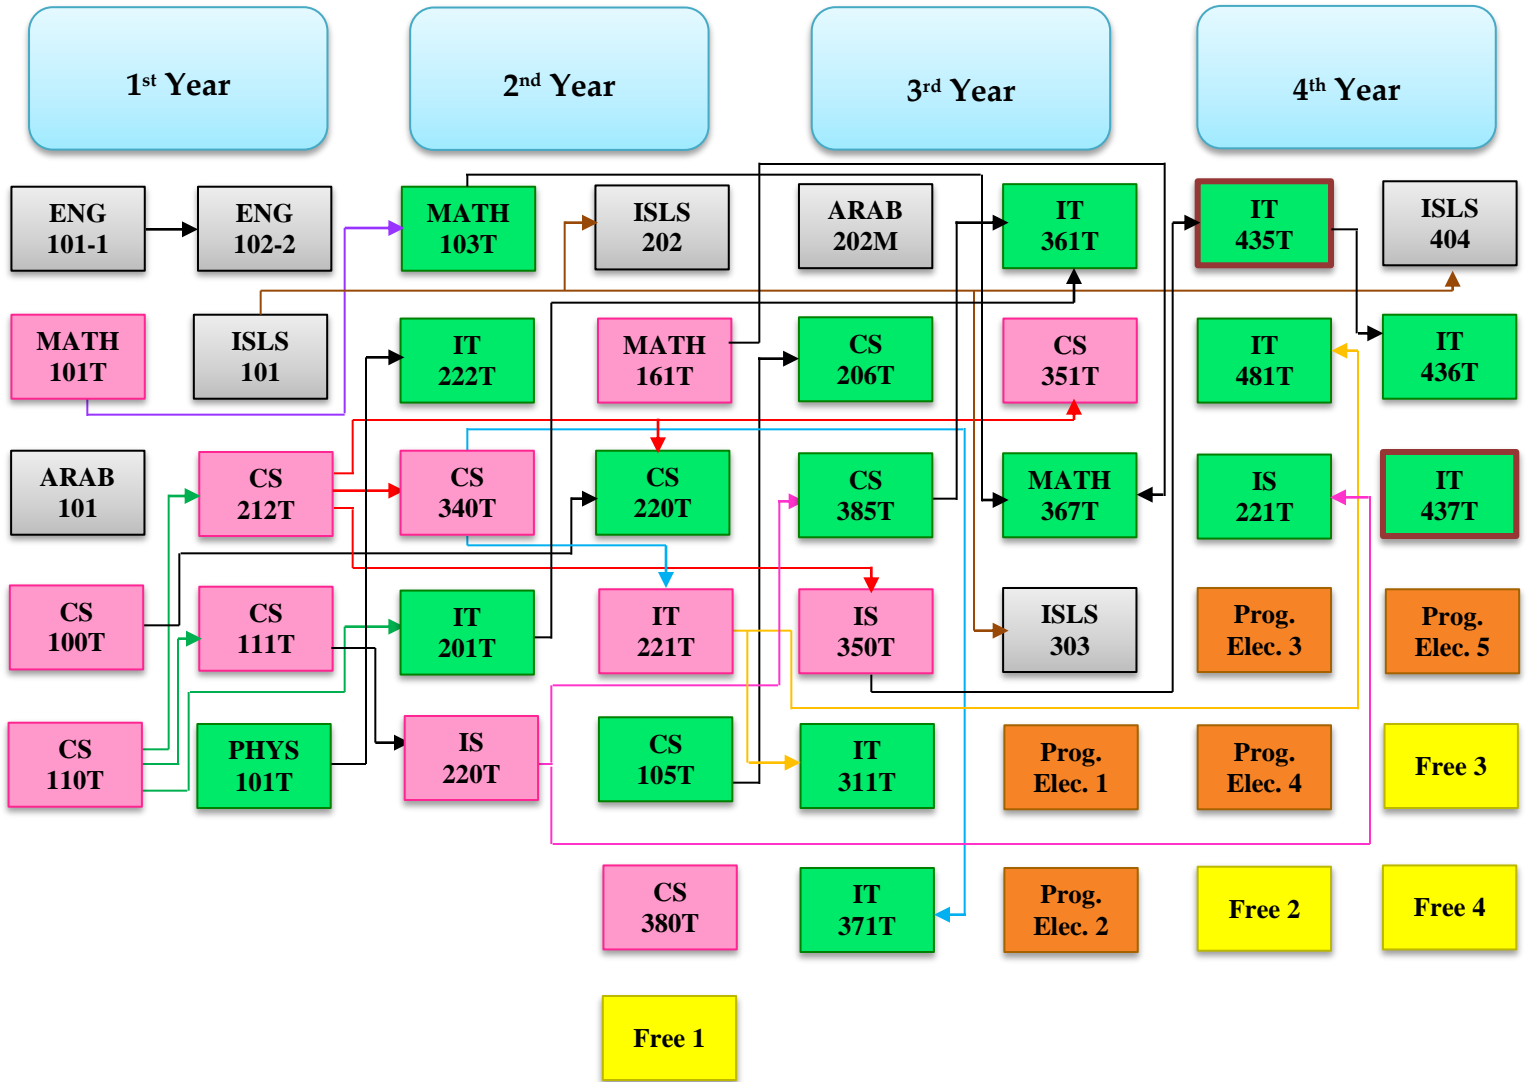

Information Technology Study Plan

	University Requirement		Program Elective		Pass at least 90 credits
	College Requirement	(Note: Each program elective course has a certain prerequisite)			
	Program Requirement		Free Elective		